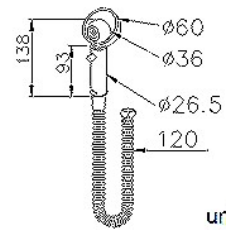

DESCRIPTION:

- 1.Unique style gives the product round and cute characteristics. The lovely appearance makes customer feel more friendly, which shortens the distance between the product and the users.
- 2.Push valve can control the water volume.
- 3.Sprayer could be put in the semicircular bracket easily based on slanting semicircular bracket and precise design of the sprayer neck.
- 4.Sprayer has to be taken off from the slanting bracket, and it won't fall off easily.
- 5.The optional check valve and flow restrictor could be assembled into the sprayer.
- 6.The sprayer can bear the water pressure from 0.5 to 5 kg/cm².
- 7.Material of inner PVC tube can bear 10Kg/cm² water pressure and 60°C heat.
- 8.Chrome plated brass finish meets ASTM-SC2 Standard.

Certification:

Fixing Kits:

- 1.SUS 304 Stainless Steel Screws*2
- Plastic Anchors*2
Material of Wall Mount Bracket: Stainless Steel (SUS 304)*1

unit:mm

AWARD:

台灣精品
TAIWAN EXCELLENCE
2011