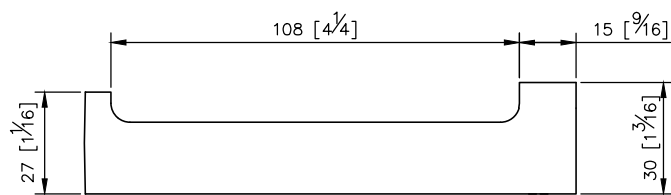

Dragon Spare Toilet Tissue Holder 6904-43-80MA

1. Aluminium body meets 6061 T6 standard
2. Premium metal construction for durability
3. Justime finishes resist corrosion and tarnish
4. Correctly installed product's loading is 5 kg f
5. Spare tissue holder is suitable at every space. It creates the convenience to user and keep the environment neat
6. The one-piece design could prevent the filth from accumulating and help easy cleaning as a result
7. Coordinates with other products in Dragon collection

unit: mm[inch]

Mounting Template Specification