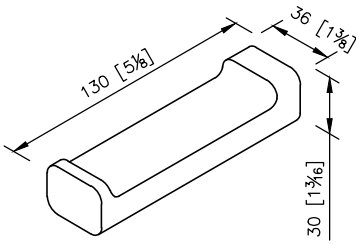

Dragon Spare Toilet Tissue Holder 6904-43-80MA

1. Aluminium body meets 6061 T6 standard
2. Premium metal construction for durability
3. Justime finishes resist corrosion and tarnish
4. Correctly installed product's loading is 5 kg f
5. Spare tissue holder is suitable at every space. It creates the convenience to user and keep the environment neat
6. The one-piece design could prevent the filth from accumulating and help easy cleaning as a result
7. Coordinates with other products in Dragon collection

unit: mm[inch]

Mounting Template Specification