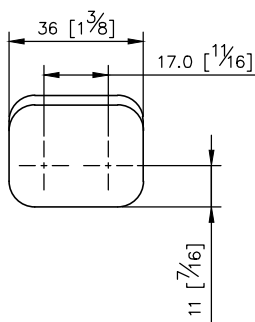

Dragon Spare Toilet Tissue Holder 6904-43-80MA

1. Aluminium body meets 6061 T6 standard
2. Premium metal construction for durability
3. Justime finishes resist corrosion and tarnish
4. Correctly installed product's loading is 5 kg f
5. Spare tissue holder is suitable at every space. It creates the convenience to user and keep the environment neat
6. The one-piece design could prevent the filth from accumulating and help easy cleaning as a result
7. Coordinates with other products in Dragon collection

unit: mm[inch]

Mounting Template Specification