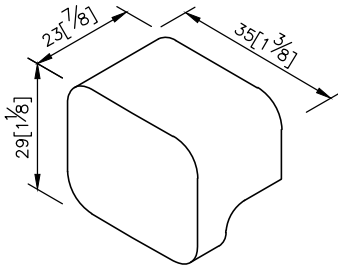

## Dragon Knob

6904-K0-80MA

1. Aluminium body meets 6061 T6 standard
2. Premium metal construction for durability
3. Justime finishes resist corrosion and tarnish
4. The one-piece design could prevent the filth from accumulating and help easy cleaning as a result
5. Coordinates with other products in Dragon collection

unit: mm[inch]