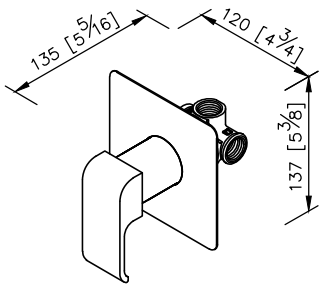

Dragon Single-Handle Concealed Valve
6904-XF-80CP

unit: mm[inch]