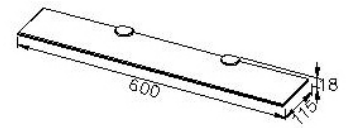

Shelf  
6906-7W-81CP

**INTRODUCTION:**

Designed main body style as square shape, the aesthetics of symmetry exudes a stylish and charming atmosphere. With R angle processed, it softens the sharp angle of hard steel, and brings soft and elegant atmosphere to a bathroom space.

**DESCRIPTION:**

- 1.Brass mounting base meets JIS 3604 standard
- 2.Clear tempered glass shelf 600\*110\*6mm
- 3.Justime finishes resist corrosion and tarnish
- 4.Chrome plated finish meets the standard of ASTM-SC2
- 5.Correctly installed product loading is 5 kg f
- 6.Coordinates with other products in 6906 collection