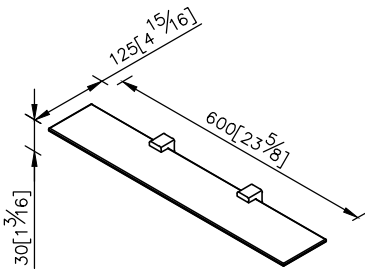

**Shelf**  
6909-70-80CP

- 1.Brass mounting base meets JIS 3604 standard.
- 2.Justime finishes resist corrosion and tarnish.
- 3.Chrome plated finish meets the standard of ASTM-SC2.
- 4.Vertical force could support a static load of 5 Kgf.
- 5.Clear tempered glass shelf size 600\*110\*6mm.
- 6.Coordinates with other products in 6909 collection.

unit: mm[inch]