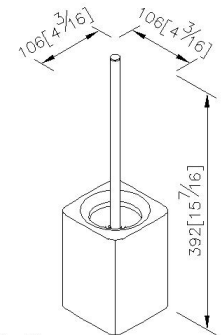

Freestanding Toilet Brush Holder
6909-84-80CP

INTRODUCTION:

The square body has been designed with the smooth arc to soften the sharp angle and increase the comfortable sense.

DESCRIPTION:

- 1.Premium metal construction for durability.
- 2.Brush assembled with built-in stainless steel screw.
- 3.Standard size of brush, easy for maintenance.
- 4.Justime finishes resist corrosion and tarnish.
- 5.Porcelain white brush holder.
- 6.Coordinates with other products in 6909 collection.

unit: mm[inch]

Certificaion:

Fixing Kits:

- 1.N/A

AWARD: