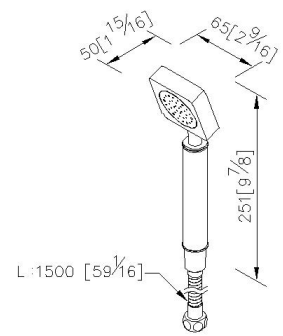

Hand Shower W/150cm Hose
6909-9S-81CP

INTRODUCTION:

Designed main body style as square shape, the aesthetics of symmetry exudes a stylish and charming atmosphere. With R angle processed, it softens the sharp angle of hard steel, and brings soft and elegant atmosphere to a bathroom space.

DESCRIPTION:

- 1.The spray head cover of hand shower can be removed easily by tool provided for cleaning.
- 2.Elastic shower hose can be extended from 1.5 meters to 2 meters and can bear 15Kg/cm2 water pressure.
- 3.Brass with Chrome plated finish meets ASTM-SC2 standard.
- 4.Casting material meets ISO CuZn40Pb Standard.