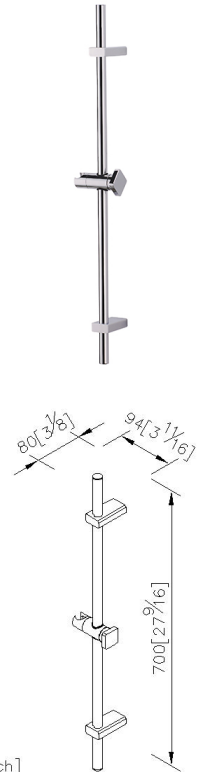

Mark 1**Slide Bar Set
6909-9T-80CP****INTRODUCTION:**

Designed main body style as square shape, the aesthetics of symmetry exudes a stylish and charming atmosphere. With R angle processed, it softens the sharp angle of hard steel, and brings soft and elegant atmosphere to a bathroom space.

DESCRIPTION:

1. Horizontal swiveling and vertical moving holder of hand shower helps the adjustment of the position.
2. Brass with Chrome plated finish meets ASTM-SC2 standard.

**Certification:****Fixing Kits:**

1. SUS 304 Stainless Steel Screws *2
- Plastic Anchors*2
- Hex Key 1/8" *1
- Mounting Bracket*2
- Set Screw*1

AWARD: