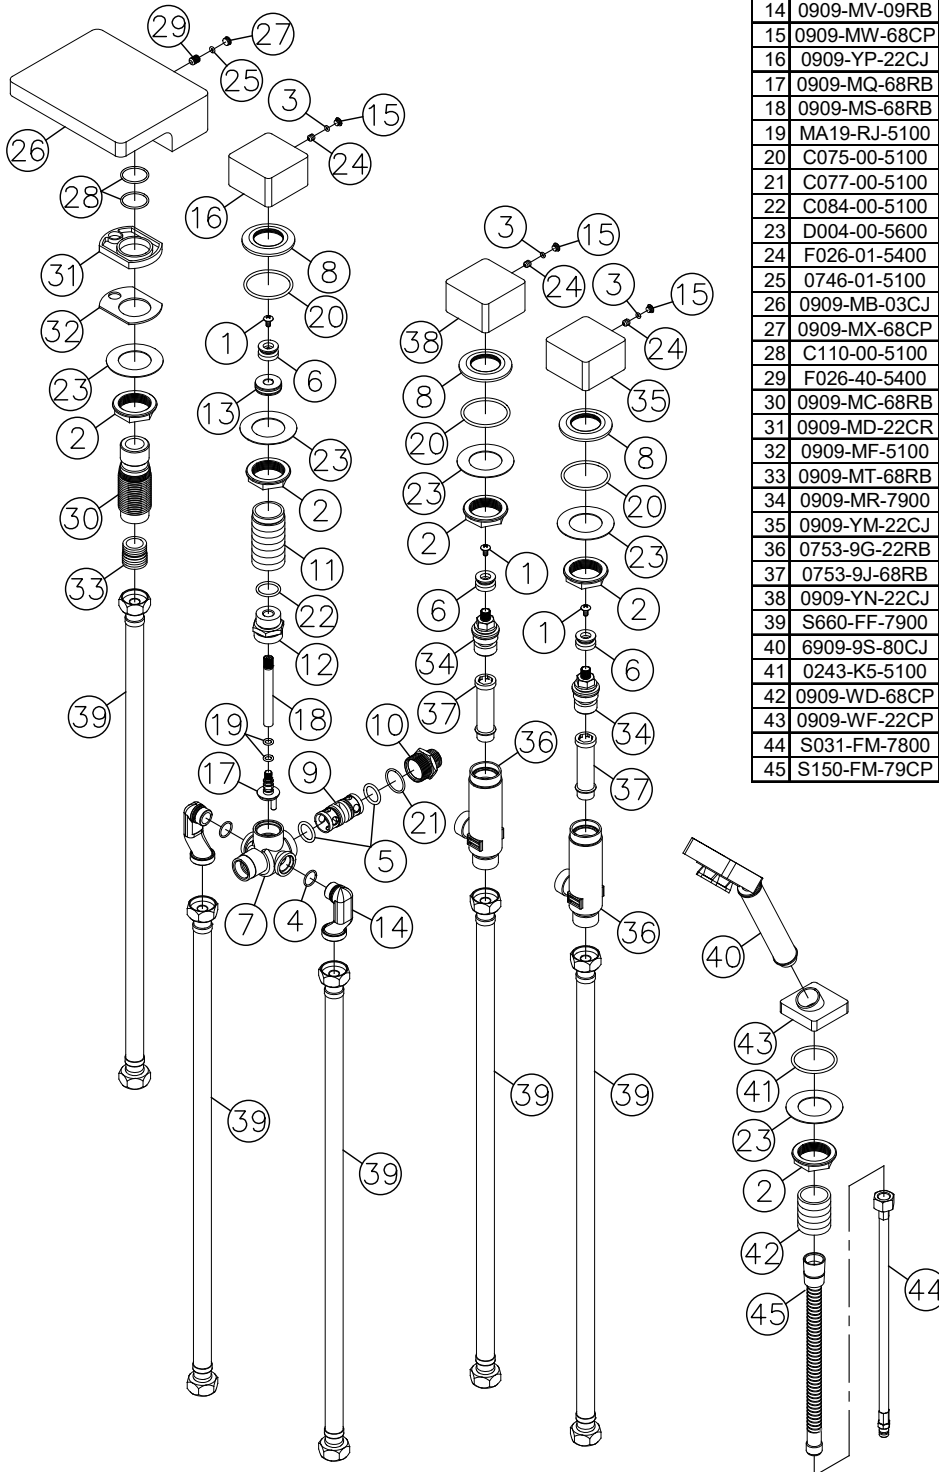

# Mark I

## Two-Handle Bathtub Faucet W/Diverter & Hand Shower 6909-M2-80CP

NO	Part NO.	Part Name	QTY
1	0419-3G-5400	Screw	3
2	0752-92-03RB	Fixing Nut	5
3	0755-B7-5100	O-Ring	3
4	0874-9D-5101	O-Ring	2
5	0880-9S-5100	O-Ring for Upper Cover of Shower Holder	2
6	0909-J9-68RB	Cartridge Fixing Nut	3
7	0909-MA-09RB	Diverter Body	1
8	0909-MH-68CP	Handle Flange	3
9	0909-MK-68RB	Diverter	1
10	0909-MM-68RB	Adapter of Diverter	1
11	0909-MN-68RB	Hose for Adapter	1
12	0909-MP-68RB	Adapter of Diverter	1
13	0909-MU-7500	Stablizing Ring	1
14	0909-MV-09RB	Elbow Pipe	2
15	0909-MW-68CP	Cap	3
16	0909-YP-22CJ	Single Handle Jacuzzi	1
17	0909-MQ-68RB	Eccentric shaft of Diverter	1
18	0909-MS-68RB	Central Bolt of Diverter	1
19	MA19-RJ-5100	O-Ring	2
20	C075-00-5100	O-ring	3
21	C077-00-5100	O-ring	1
22	C084-00-5100	O-ring	1
23	D004-00-5600	Gasket	5
24	F026-01-5400	Set Screw	3
25	0746-01-5100	O-Ring	1
26	0909-MB-03CJ	Spout	1
27	0909-MX-68CP	Cap	1
28	C110-00-5100	O-Ring	2
29	F026-40-5400	Set Screw	1
30	0909-MC-68RB	Threading Tube	1
31	0909-MD-22CR	Fixing Bracket	1
32	0909-MF-5100	Bracket Washer	1
33	0909-MT-68RB	6 in Charge of Joint	1
34	0909-MR-7900	Ceramic Cartridge	2
35	0909-YM-22CJ	Handle	1
36	0753-9G-22RB	Handle Valve	2
37	0753-9J-68RB	Handle Valve Inner Tube	2
38	0909-YN-22CJ	Handle	1
39	S660-FF-7900	Stainless Steel Braided Hose 600mm	5
40	6909-9S-80CJ	Hand Shower	1
41	0243-K5-5100	O-Ring	1
42	0909-WD-68CP	Thread Tube	1
43	0909-WF-22CP	Base of Showerhead (countertop-mounted)	1
44	S031-FM-7800	Braided Hose	1
45	S150-FM-79CP	Hose For Kitchen 150CM	1