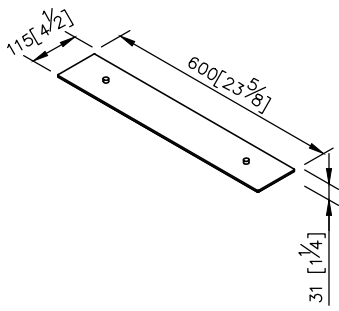

Shelf
6918-70-80CP

- 1.Brass mounting base meets JIS 3604 standard.
- 2.Justime finishes resist corrosion and tarnish.
- 3.Chrome plated finish meets the standard of ASTM-SC2.
- 4.Vertical force could support a static load of 4 Kgf.
- 5.Frosted tempered glass shelf size 600*110*6mm.
- 6.Coordinates with other products in 6918 collection.

unit: mm[inch]