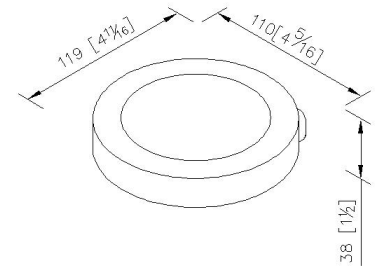

Mark 3

Soap Dish 6919-20-80CP

INTRODUCTION:

With simplicity in mind, the design concept shows the exquisite savor with clear lines.

DESCRIPTION:

- 1.Brass material meets JIS 3604 standard.
- 2.Premium metal construction for durability.
- 3.Justime finishes resist corrosion and tarnish.
- 4.Chrome plated finish meets the standard of ASTM-SC2.
- 5.Vertical force could support a static load of 2 Kgf.
- 6.Frosted glass soap dish.
- 7.Coordinates with other products in 6919 collection.

unit: mm[inch]

Certification:

Fixing Kits:

- 1.SUS 304 Stainless Steel Screws *2
- Hex Key 2.0mm *1
- Plastic Anchors *2
- Material of Wall Mount Bracket: Copper JIS3771 *1

AWARD: