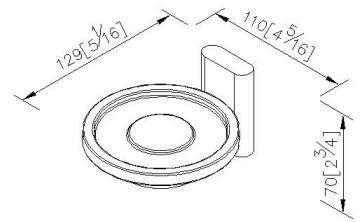

Perfecto

Soap Dish 6920-20-80CP

INTRODUCTION:

Simple and elegant design of base brings the fashion into the bathroom space. 6920 bathroom accessories present the artistic tension and show more marvelous beauty.

DESCRIPTION:

- 1.Brass of forging faceplate and ring meet JIS 3771 standard.
- 2.Brass bracket meets the standard of JIS 3604.
- 3.Justime finishes resist corrosion and tarnish.
- 4.Chrome plated finish meets the standard of ASTM-SC2.
- 5.Vertical force could support a static load of 2 Kgf.
- 6.Frosted glass soap dish.
- 7.Special design on inner surface, in which soaps won't slip out of plate.
- 8.Coordinates with other products in 6920 collection.

Certificaion:

unit: mm[inch]

Fixing Kits:

- SUS 304 Stainless Steel Screws*2
- Plastic Anchors*2
- Material of Wall Mount Bracket: Steel with zinc plating*1

AWARD: