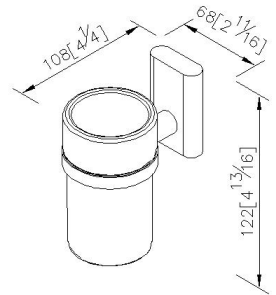

Tumbler Holder
6920-31-80CP

INTRODUCTION:

Simple and elegant design of base brings the fashion into the bathroom space. 6920 bathroom accessories present the artistic tension and show more marvelous beauty.

DESCRIPTION:

- 1.Brass of forging faceplate and ring meet JIS 3771 standard.
- 2.Brass bracket meets the standard of JIS 3604.
- 3.Justime finishes resist corrosion and tarnish.
- 4.Chrome plated finish meets the standard of ASTM-SC2.
- 5.Porcelain white tumbler increases visual softness.
- 6.Vertical force could support a static load of 2 Kgf.
- 7.Capacity of Porcelain tumbler is 200ml.
- 8.Coordinates with other products in 6920 collection.

unit: mm[inch]

Certificaion:

Fixing Kits:

- SUS 304 Stainless Steel Screws*2
- Plastic Anchors*2
- Material of Wall Mount Bracket: Steel with zinc plating*1

AWARD: