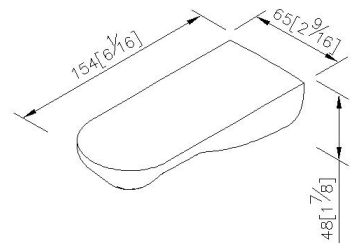

Tub Spout
6920-9V-80CP

INTRODUCTION:

JUSTIME made some transformation in oval to increase a sense of modernity, fitting the fashion of this generation, and adding elegant style into 6920 Series.

DESCRIPTION:

- 1.Simple and clean lines improve the surface fineness and reduce the accumulation of dirt.
- 2.Thread of wall outlet: G1/2.
- 3.Die casting material meets ISO CuZn40Pb Standard.
- 4.Brass with chrome plated finish meets ASTM-SC2 standard.