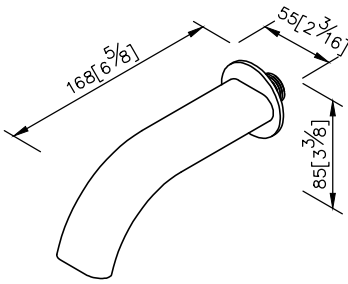

Tub Spout
6920-9W-80CP

1. Simple and clean lines improve the surface fineness and reduce the accumulation of dirt.
2. Thread of wall outlet: 1/2-14 NPT.
3. Brass with chrome plated finish meets ASTM-SC2 standard.
4. Brass material meets JIS C2700 standard.

unit: mm[inch]