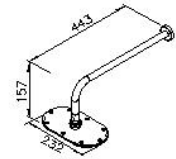

DESCRIPTION:

1. Shower head angle could be adjusted by user request.
2. The innovative design of the shower head with the integration of thin body and the water nozzle could prevent it from falling off.
3. Shower arm material meets JIS C2700 Standard.
4. With thread R 1/2 (1/2-14 PT) to water supply wall outlet.
5. Faceplate- Stainless Steel SUS304.
6. Brass with Chrome plated meets ASTM-SC2 standard.