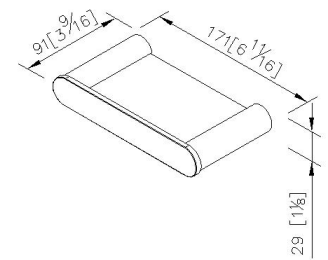

Soap Dish 6922-20-80W1

INTRODUCTION:

As an important space for human, people wash away the daily fatigue in the bathroom. The simple and graceful shape of 6922 series display a stable visual enjoyment to user. Conception of oval-shaped, convex arc seems a precious stone, which shows the sense of grace.

DESCRIPTION:

- 1.Brass of forging body meets JIS 3771 standard
- 2.Premium metal construction for durability
- 3.Justime finishes resist corrosion and tarnish
- 4.Finish meets the standard of ASTM-SC2
- 5.Product has been designed without joints to make it easy to clean
- 6.Correctly installed product's loading is 2 kg f
- 7.Tempered glass: 123*84.5*5mm
- 8.Coordinates with other products in Charming collection