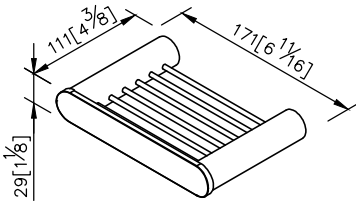

Soap Shelf
6922-22-80CP

- 1.Brass body meets JIS 3604 standard.
- 2.Premium metal construction for durability.
- 3.Justime finishes resist corrosion and tarnish.
- 4.Chrome plated finish meets the standard of ASTM-SC2.
- 5.Product has been designed without joints to make it easy to clean.
- 6.Vertical force could support a static load of 2 kgf.
- 7.Front pavel could prevent things slipping from the shelf.
- 8.Coordinates with other products in Charming collection.

unit: mm[inch]