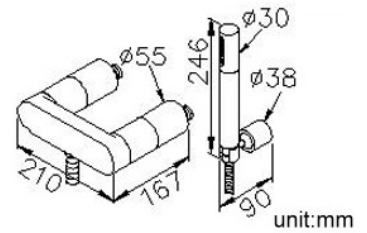

Shower Faucet 6922-93-81CP

INTRODUCTION:

JUSTIME design CHARMING Bath / Shower Mixer Faucet with simple and smooth shape- for comfort, users could operate easily; for safety, the construction between body and the wall is strong; for beauty, the brief design makes the bathroom more fashionable. Comparing with traditional bath / shower mixer faucet, the simple design of CHARMING has the advantages for shortening the manufacturing time and decreasing the unqualified rate, thus reducing the cost and saving the resources to achieve green economics.

DESCRIPTION:

1. Inlaid fillisters below the handles gives users convenient operation.
2. Adjustable angle of the hand-shower bracket.
3. With thread R 1/2 to water supply wall outlet
4. The distance between two centers of wall water-outlet is 134mm to 176mm.
5. Elastic shower hose can be extended from 1.5 meters to 2 meters and bear 15Kg/cm² water pressure.
6. Brass with Chrome plated meets ASTM-SC2 standard.
7. Casting material meets ISO CuZn40Pb Standard.