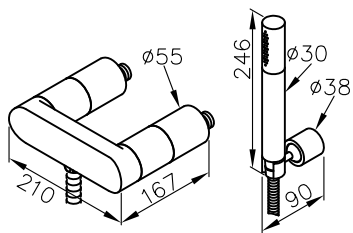

Shower Mixer W / Hand Shower & Hose & Wall Bracket

unit:mm