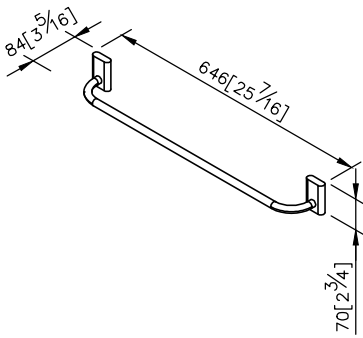

**Towel Bar**  
6923-10-80T1

1. Brass tube meets JIS C2700 standard.
2. Premium metal construction for durability.
3. Justime finishes resist corrosion and tarnish.
4. Finish meets the standard of ASTM-SC2.
5. Vertical force could support a static load of 4 kgf.
6. Coordinates with other products in Vitality collection.

unit: mm[inch]