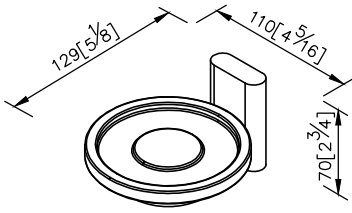

Soap Dish
6923-20-80T1

- 1.Brass of casting body meets JIS 3604 standard.
- 2.Premium metal construction for durability.
- 3.Justime finishes resist corrosion and tarnish.
- 4.Finish meets the standard of ASTM-SC2.
- 5.Vertical force could support a static load of 2 kgf.
- 6.Frosted glass soap dish.
- 7.Coordinates with other products in Vitality collection.

unit: mm[inch]