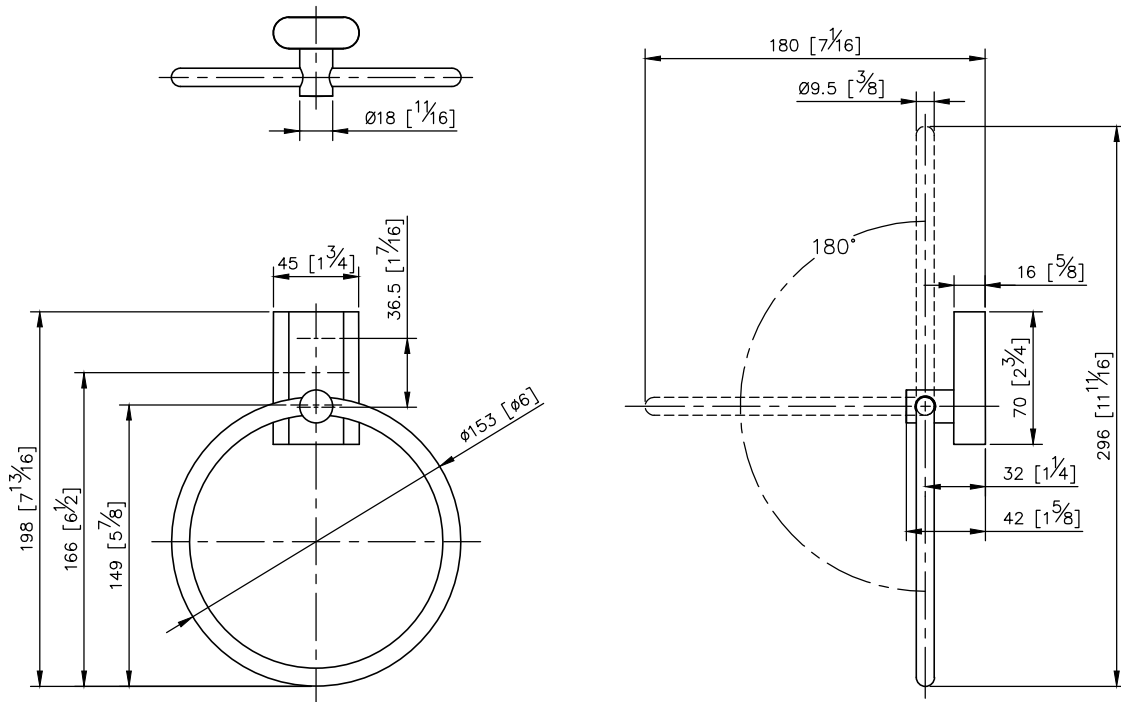

Towel Ring
6923-60-80T1

- 1.Brass of casting body meets JIS 3604 standard.
- 2.Premium metal construction for durability.
- 3.Justime finishes resist corrosion and tarnish.
- 4.Finish meets the standard of ASTM-SC2.
- 5.Vertical force could support a static load of 4 kgf.
- 6.Coordinates with other products in Vitality collection.

unit: mm[inch]

Mounting Template Specification