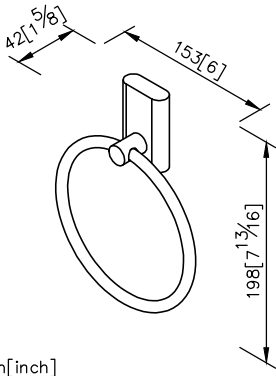

Towel Ring
6923-60-80T1

- 1.Brass of casting body meets JIS 3604 standard.
- 2.Premium metal construction for durability.
- 3.Justime finishes resist corrosion and tarnish.
- 4.Finish meets the standard of ASTM-SC2.
- 5.Vertical force could support a static load of 4 kgf.
- 6.Coordinates with other products in Vitality collection.

unit: mm[inch]

Mounting Template Specification