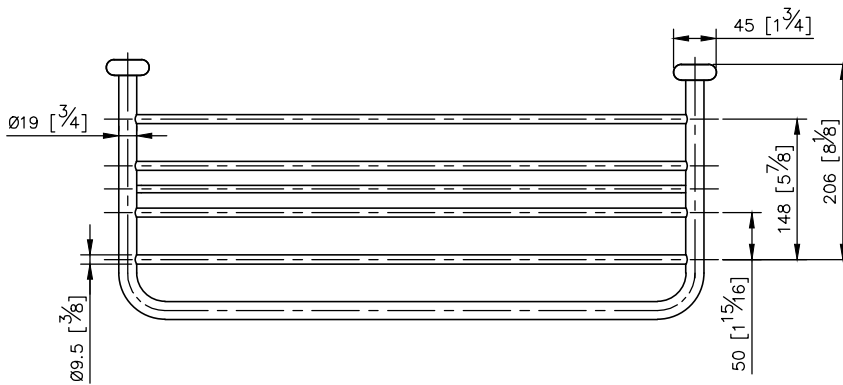

**Bath Towel Rack W/Rail**  
6923-66-80T1

- 1.Brass tube meets JIS C2700 standard.
- 2.Stainless Steel body meets SUS 304 standard.
- 3.Premium metal construction for durability.
- 4.Justime finishes resist corrosion and tarnish.
- 5.Finish meets the standard of ASTM-SC2.
- 6.Vertical force could support a static load of 5 kgf.
- 7.Coordinates with other products in Vitality collection.

unit: mm[inch]

**Mounting Template Specification**