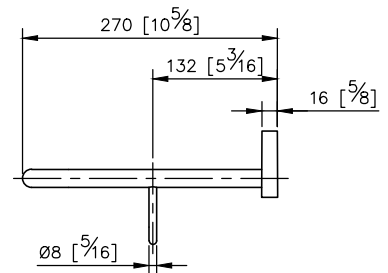

**Bath Towel Rack W/Rail**  
6923-66-80T1

- 1.Brass tube meets JIS C2700 standard.
- 2.Stainless Steel body meets SUS 304 standard.
- 3.Premium metal construction for durability.
- 4.Justime finishes resist corrosion and tarnish.
- 5.Finish meets the standard of ASTM-SC2.
- 6.Vertical force could support a static load of 5 kgf.
- 7.Coordinates with other products in Vitality collection.

unit: mm[inch]

**Mounting Template Specification**