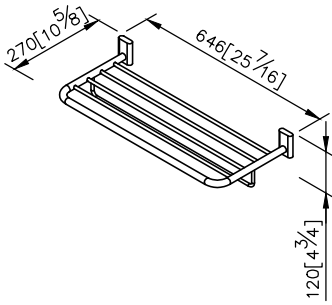

**Bath Towel Rack W/Rail**  
6923-66-80T1

- 1.Brass tube meets JIS C2700 standard.
- 2.Stainless Steel body meets SUS 304 standard.
- 3.Premium metal construction for durability.
- 4.Justime finishes resist corrosion and tarnish.
- 5.Finish meets the standard of ASTM-SC2.
- 6.Vertical force could support a static load of 5 kgf.
- 7.Coordinates with other products in Vitality collection.

unit: mm[inch]

**Mounting Template Specification**