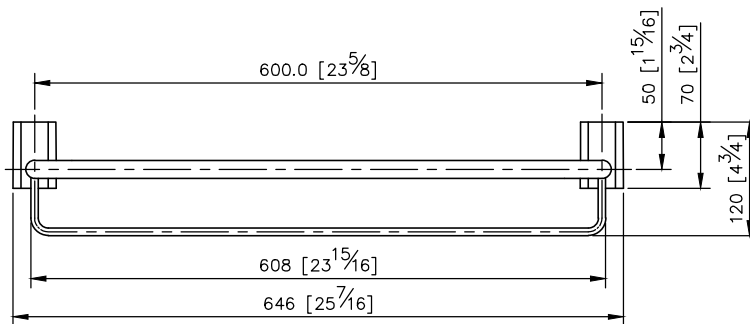

**Bath Towel Rack W/Rail**  
6923-66-80T1

- 1.Brass tube meets JIS C2700 standard.
- 2.Stainless Steel body meets SUS 304 standard.
- 3.Premium metal construction for durability.
- 4.Justime finishes resist corrosion and tarnish.
- 5.Finish meets the standard of ASTM-SC2.
- 6.Vertical force could support a static load of 5 kgf.
- 7.Coordinates with other products in Vitality collection.

unit: mm[inch]

**Mounting Template Specification**