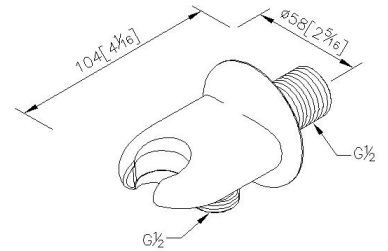

Hand Shower Holder W/Supply Elbow 6923-DC-81CP

INTRODUCTION:

Oval shape with raised cambered surface is major design of Charming Basin Faucet Collection; it's just like elaborate jewel and brings graceful atmosphere for space. Faucets not only decrease the interstice between lever and body by unique inner structure, but also integrates escutcheon with body in unity-shaping. This creative design makes Charming Faucet exclude unnecessary lines for cleaning conveniently.

DESCRIPTION:

- 1.Brass of body meets JIS 3771 standard.
- 2.Finish meets the standard of ASTM-SC2.
- 3.Justime finishes resist corrosion and tarnish.
- 4.With G 1/2 to water supply wall outlet.
- 5.Coordinates with other products in Charming collection.