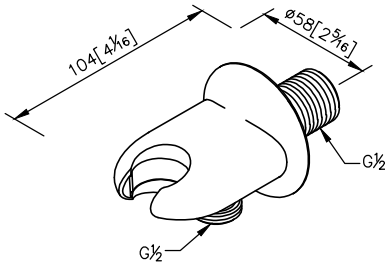

Hand Shower Holder W/Supply Elbow  
6923-DC-81CP

- 1.Brass of body meets JIS 3771 standard.
- 2.Finish meets the standard of ASTM-SC2.
- 3.Justime finishes resist corrosion and tarnish.
- 4.With G 1/2 to water supply wall outlet.
- 5.Coordinates with other products in Charming collection.

unit: mm[inch]