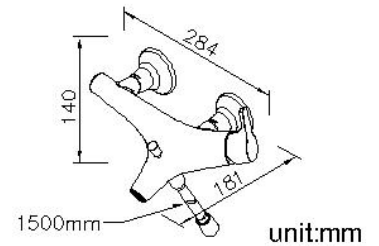

DESCRIPTION:

- 1.Handle material meets JIS 3771 Standard.
- 2.Body material meets ISO CuZn40Pb Standard.
- 3.Finish meets the standard of ASTM-SC2.
- 4.The available distance between two centers of wall water-outlet is 122mm to 178mm.
- 5.With G 1/2 to water supply wall outlet.
- 6.Shower hose with TPE flexible tube, can stand 10Kg/cm² water pressure and 70°C heat.
- 7.Elastic shower hose can be extended from 1.5 meter to 2 meter.
- 8.Ceramic valve with CERAMTEC ceramic disc/(Germany).
- 9.Coordinates with other products in Nature collection.