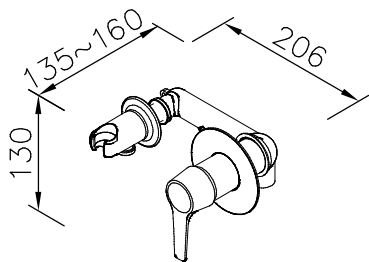

# Concealed Shower Mixer W/Holder

unit:mm