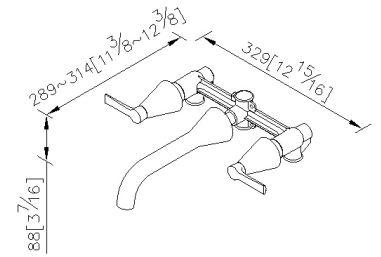

Two-Handle Wall-Mounted Basin Faucet 6975-92-81CP

INTRODUCTION:

The aim of these basin faucets is an improved balance of the elements. Their design reinterprets the familiar linear handles and cross handles with regard to different user behaviour.

They are designed with three flat lines and one arched line for an elegant look and a comfortable tactile experience. The basin faucets integrate easily into classic elegant and modern living environments, where they represent an exquisite lifestyle.

DESCRIPTION:

The aim of these basin faucets is an improved balance of the elements. Their design reinterprets the familiar linear handles and cross handles with regard to different user behaviour.

They are designed with three flat lines and one arched line for an elegant look and a comfortable tactile experience. The basin faucets integrate easily into classic elegant and modern living environments, where they represent an exquisite lifestyle.