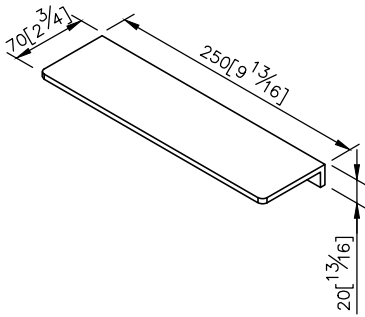

**Shelf**

6991-2H-81S1

1. Stainless Steel body meets SUS 304 standard.
2. Premium metal construction for durability.
3. Justime finishes resist corrosion and tarnish.
4. Vertical force could support a static load of 5 kgf.
5. Coordinates with other products in 6991 collection.

unit: mm[inch]