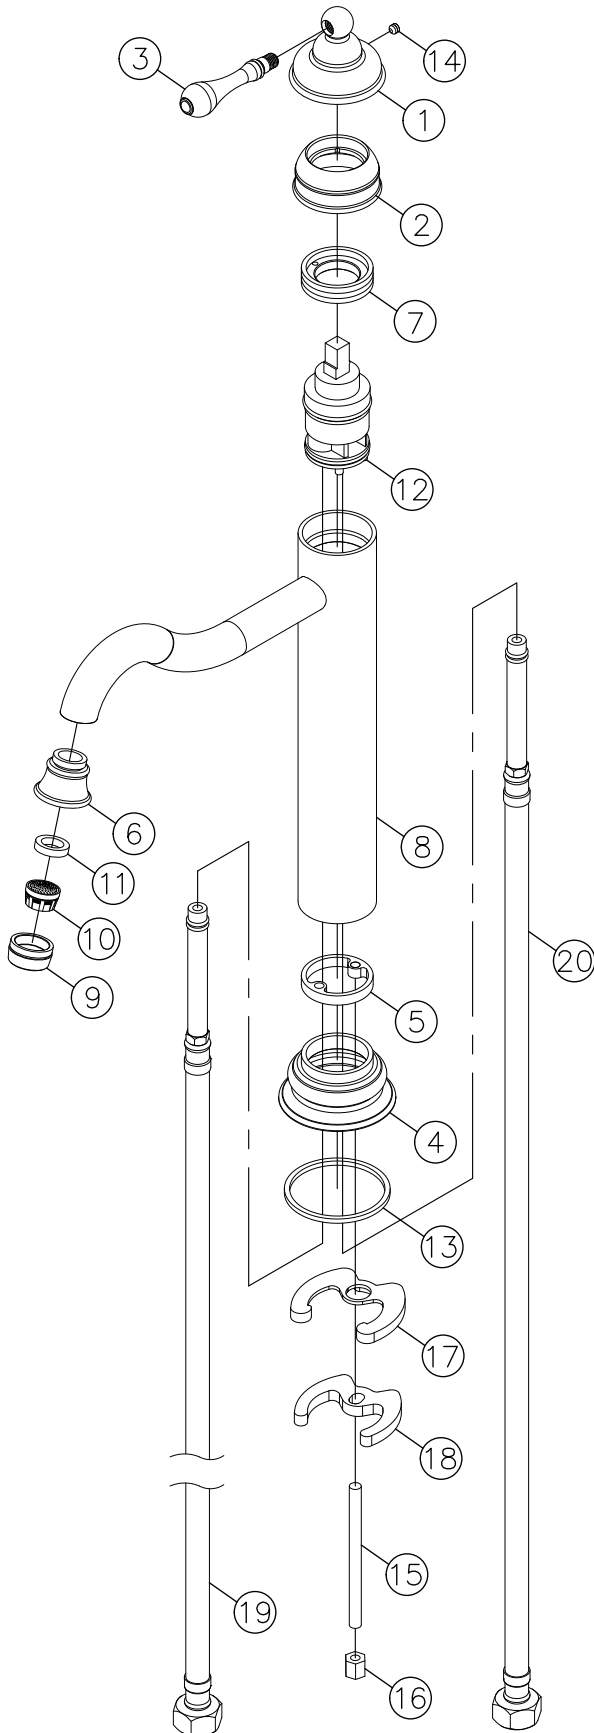

## Basin Faucet 7703-90-80CP

NO	Part NO.	Part Name	QTY
1	0703-BJ-22CP	Handle Cap	1
2	0703-BK-22CP	Bonnet Cover	1
3	0703-BL-68CP	Lever	1
4	0703-FB-22CP	Mounting Base	1
5	0703-FC-68RB	Mounting Ring	1
6	0703-D1-68CP	Aerator Housing	1
7	0803-9S-68CR	Retaining Nut	1
8	6703-FD-80CP	Faucet Body	1
9	0803-AE-68CP	Aerator Shell	1
10	0874-C6-7900	Aerator	1
11	D051-00-5101	Gasket	1
12	K035-08-7900	Ceramic Cartridge	1
13	D007-00-5100	Gasket	1
14	F026-49-54LM	Set Screw	1
15	0770-EH-5400	Mounting Bolt	1
16	0796-E8-68RB	Hex Nut	1
17	F026-C7-5100	Gasket	1
18	F026-C9-55CN	Mounting Bracket	1
19	S068-FA-7901	Braided Hose	1
20	S068-FA-7902	Braided Hose	1