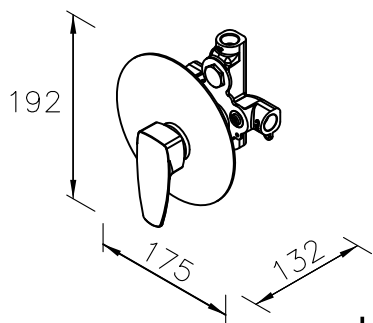

Single Handle Concealed Valve

unit:mm