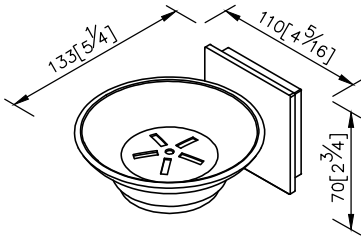

**Soap Dish**  
7801-20-80CP

- 1.Brass of casting body meets JIS 3604 standard.
- 2.Premium metal construction for durability.
- 3.Justime finishes resist corrosion and tarnish.
- 4.Finish meets the standard of ASTM-SC2.
- 5.Correctly installed product's loading is 2 kgf.
- 6.Coordinates with other products in Happiness collection.

unit: mm[inch]