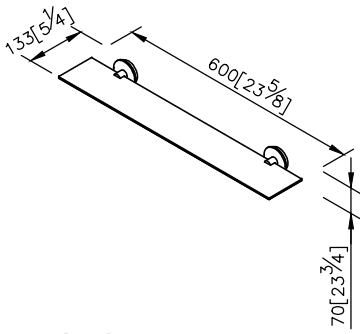

Shelf

7802-70-80CP

- 1.Brass of casting body meets JIS 3604 standard.
- 2.Premium metal construction for durability.
- 3.Justime finishes resist corrosion and tarnish.
- 4.Finish meets the standard of ASTM-SC2.
- 5.Correctly installed product's loading is 5 kgf.
- 6.Glass size:600*110*6mm.
- 7.Coordinates with other products in Happiness collection.

unit: mm[inch]