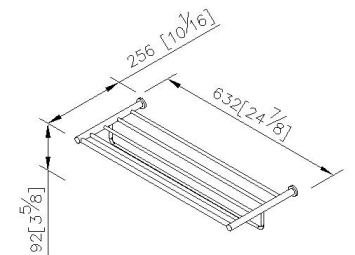

DESCRIPTION:

- 1.Brass tube meets JIS C2700 standard.
- 2.Stainless Steel body meets SUS 304 standard.
- 3.Premium metal construction for durability.
- 4.Justime finishes resist corrosion and tarnish.
- 5.Finish meets the standard of ASTM-SC2.
- 6.Vertical force could support a static load of 5 kgf.
- 7.Coordinates with other products in Still One collection.