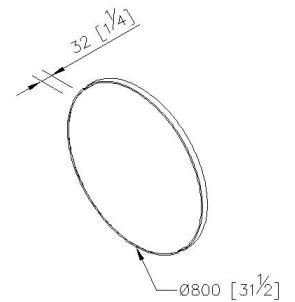

Mirror

7882-78-80KG

INTRODUCTION:

Our world is constantly changing, thus consumers' preferences are also changing. This gives Justime an idea to create an accessory which can fit almost any home interior style. Designers came up with a round-shape mirror, equipped with premium stainless steel frame. The frame comes in organic classic finishes - matte black, true stainless steel and brushed gold. A simple and minimalistic mirror design will highlight your overall bath interior style.

DESCRIPTION:

- 1.Dimension: 800mm x 32mm
- 2.Frame Material: Stainless Steel SUS304
- 3.MA,S1 finished frames available
- 4.Coordinates with other products in all JUSTIME collection

unit:mm[inch]

Certification: