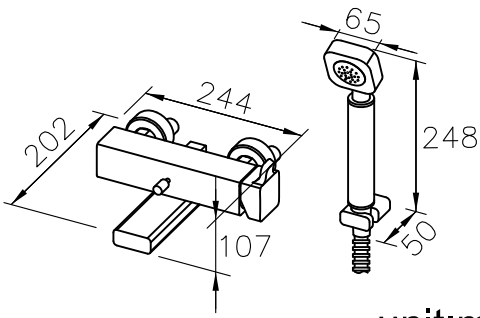

# Bath/Shower Mixer W/Hand Shower & Hose & Wall Bracket

unit:mm