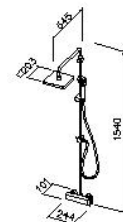

Rainshower System
7909-BF-80CP

INTRODUCTION:

Designed main body style as square shape, the aesthetics of symmetry exudes a stylish and charming atmosphere. With R angle processed, it softens the right angle of hard steel, and brings more soft and elegant atmosphere to a bathroom space.

unit:mm

DESCRIPTION:

- 1.The smooth line of handle is the feature.
- 2.The spray head of hand shower can be removed easily by easy-tool provided for cleaning.
- 3.Movable holder for hand shower easy operation.
- 4.Swiveling shower arm could be adjusted for different spray position within available range.
- 5.Special Rain Shower, no remnant dropping while the user shut off the Mixer.
- 6.Elastic shower hose can be extended from 1.5 meter to 2 meter and stand 15Kg/cm² water pressure.
- 7.The available distance between two centers of wall water-outlet is 122mm to 178mm.
- 8.With R 1/2 connection to water supply wall outlet.
- 9.Brass with Chrome plated meets ASTM-SC2 standard.
- 10.Casting body material meets ISO CuZn40Pb Standard.