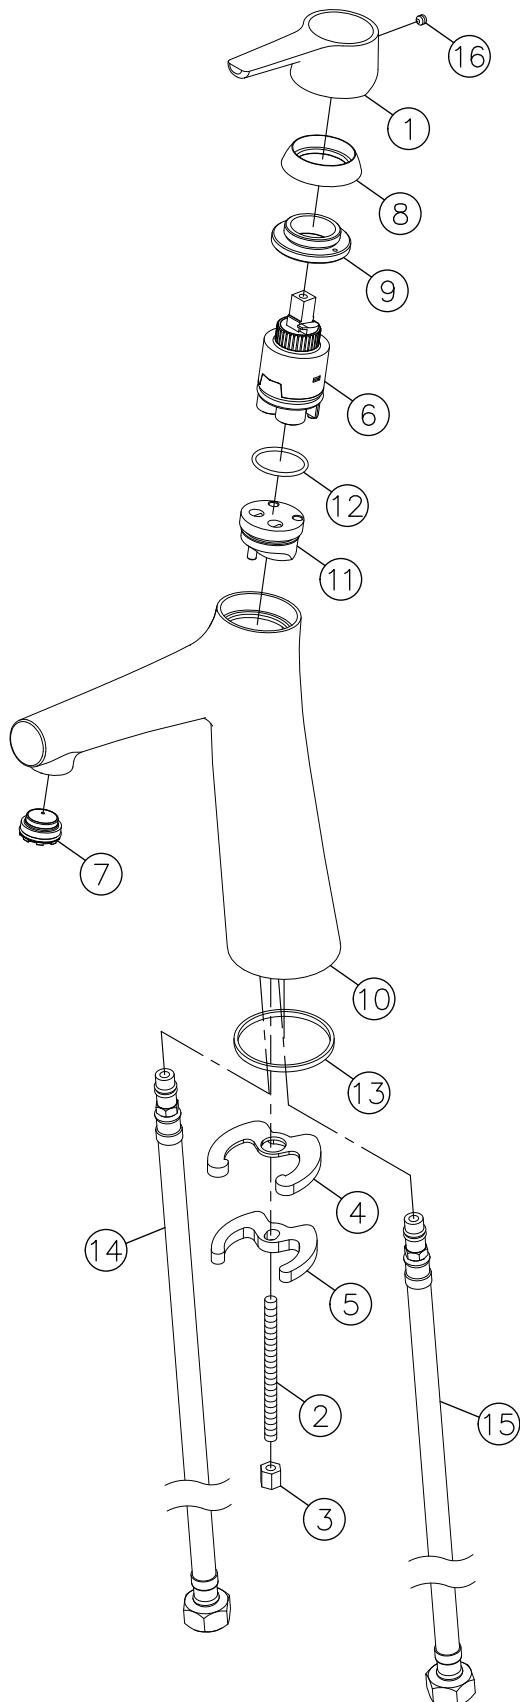

## Basin Faucet 7927-90-80CP

NO	Part NO.	Part Name	QTY
1	0927-NA-22CP	Handle Assembly	1
2	0770-EH-5400	Mounting Bolt	1
3	0796-E8-68RB	Hex Nut	1
4	F026-C7-5100	Rubber Washer	1
5	F026-C9-55CN	Mounting Bracket	1
6	0759-B4-7900	Ceramic Cartridge	1
7	0903-HG-7900	Areater	1
8	0909-DK-68CP	Bonnet	1
9	0909-DM-68RB	Retaining Nut	1
10	0927-91-03CP	Faucet Body	1
11	0927-NF-22RB	Base	1
12	C091-00-5100	O-Ring	1
13	D043-00-5100	Gasket	1
14	S060-FM-7901	Braided Hose	1
15	S060-FM-7902	Braided Hose	1
16	F026-49-54LM	Set Screw	1