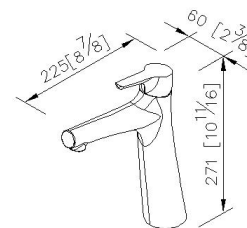

Basin Faucet 7927-90-80CP

INTRODUCTION:

Nature Faucet presents infinite imagination of life. Designer observed kinds of organisms to sketch the contours of product for expounding orderless growth and the concept of meristem. Faucets has been combined with stylish handles just like to personally experience the pulsation of life.

DESCRIPTION:

1. Material of handle meets JIS 3771 standard.
2. Material of casting body meets ISO CuZn40Pb standard.
3. Finish meets the standard of ASTM-SC2.
4. Ceramic valve with CERAMTEC ceramic disc/(Germany).
5. Handle can be moved up to adjust water flow from closed position. Hot and cold water can be controlled by swinging handle.
6. Stainless steel braided hose with M10 x 1.0mm (Male thread connect to faucet body) and 1/2"-14NPSM (Female thread connect to water supply system).
7. Aerator flow restrictor (2.2 GPM max.).
8. Coordinates with other products in Nature collection.

unit: mm[inch]

Certification:

Fixing Kits:

- Mounting Bolt*1
- Rubber Washer*1
- Nut*1
- Bracket*1

AWARD: