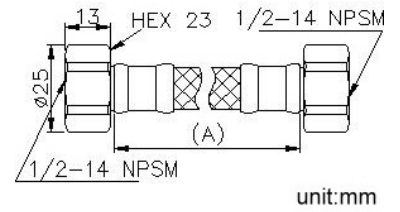

1/2" x 1/2" Stainless Steel Braided Hose 600mm  
S060-FF-7900

**INTRODUCTION:**

Stainless steel material lets it keep clean easily and easy for maintenance.

**DESCRIPTION:**

Stainless steel braided hose with SANTOPRENE tube (meets NSF approval), can be stood 10 Kg/cm<sup>2</sup> water pressure and 120°C heat.