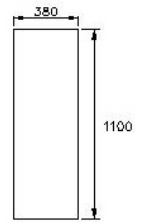

Mirror
6134-7H-8000

INTRODUCTION:

Simple and elegant design of base brings the fashion into the bathroom space. This series present the artistic tension and show more marvelous beauty.

DESCRIPTION:

1. Anti-oxidation treatment around the mirror
2. Anti-shatter safty film over the entire back
3. Two brackets on backside