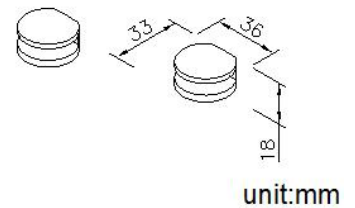

### DESCRIPTION:

- 1.Brass meets JIS 3604 standard
- 2.Justime finishes resist corrosion and tarnish
- 3.Chrome plated finish meets the standard of ASTM-SC2
- 4.Correctly installed product loading is 5 kg f
- 5.Coordinates with other products in 6906 collection