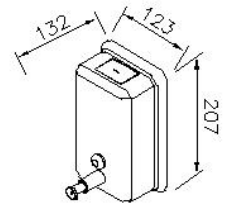

unit:mm

### DESCRIPTION:

- 1.Stainless Steel body meets SUS 304 standard.
- 2.Premium metal construction for durability.
- 3.Justime finishes resist corrosion and tarnish.
- 4.Finish meets the standard of ASTM-SC2.
- 5.Capacity: 1200 ml.
- 6.Coordinates with other products in JUSTIME collection.